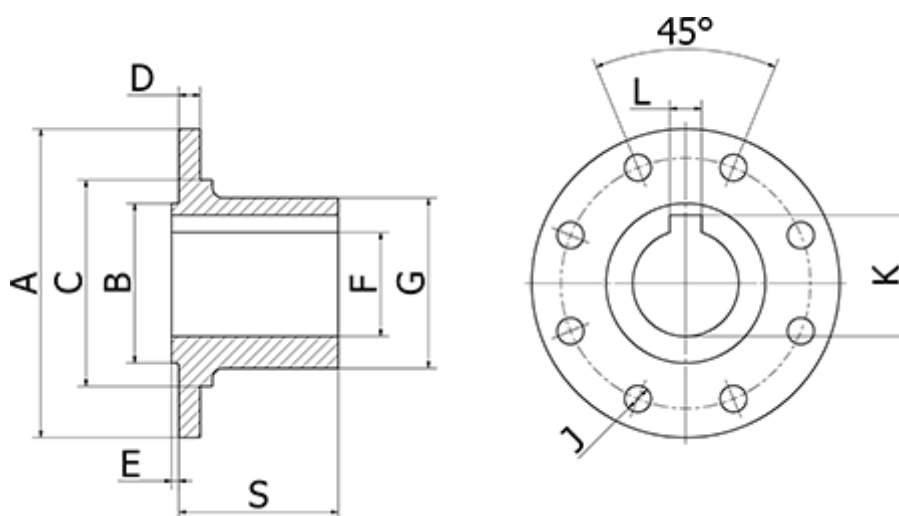

Article number: 071113240

Description: Elbe Modflange 1.113.240
Ø120 Hole size 55H7

Measures

A = 120	J	= 10
B = 75	K	= 59.3
C = 84.1	L	= 16
D = 10	Number of flange holes	= 8
E = 2.3	S	= 85
F = 55H7		
G = 80		
H = 101.5		